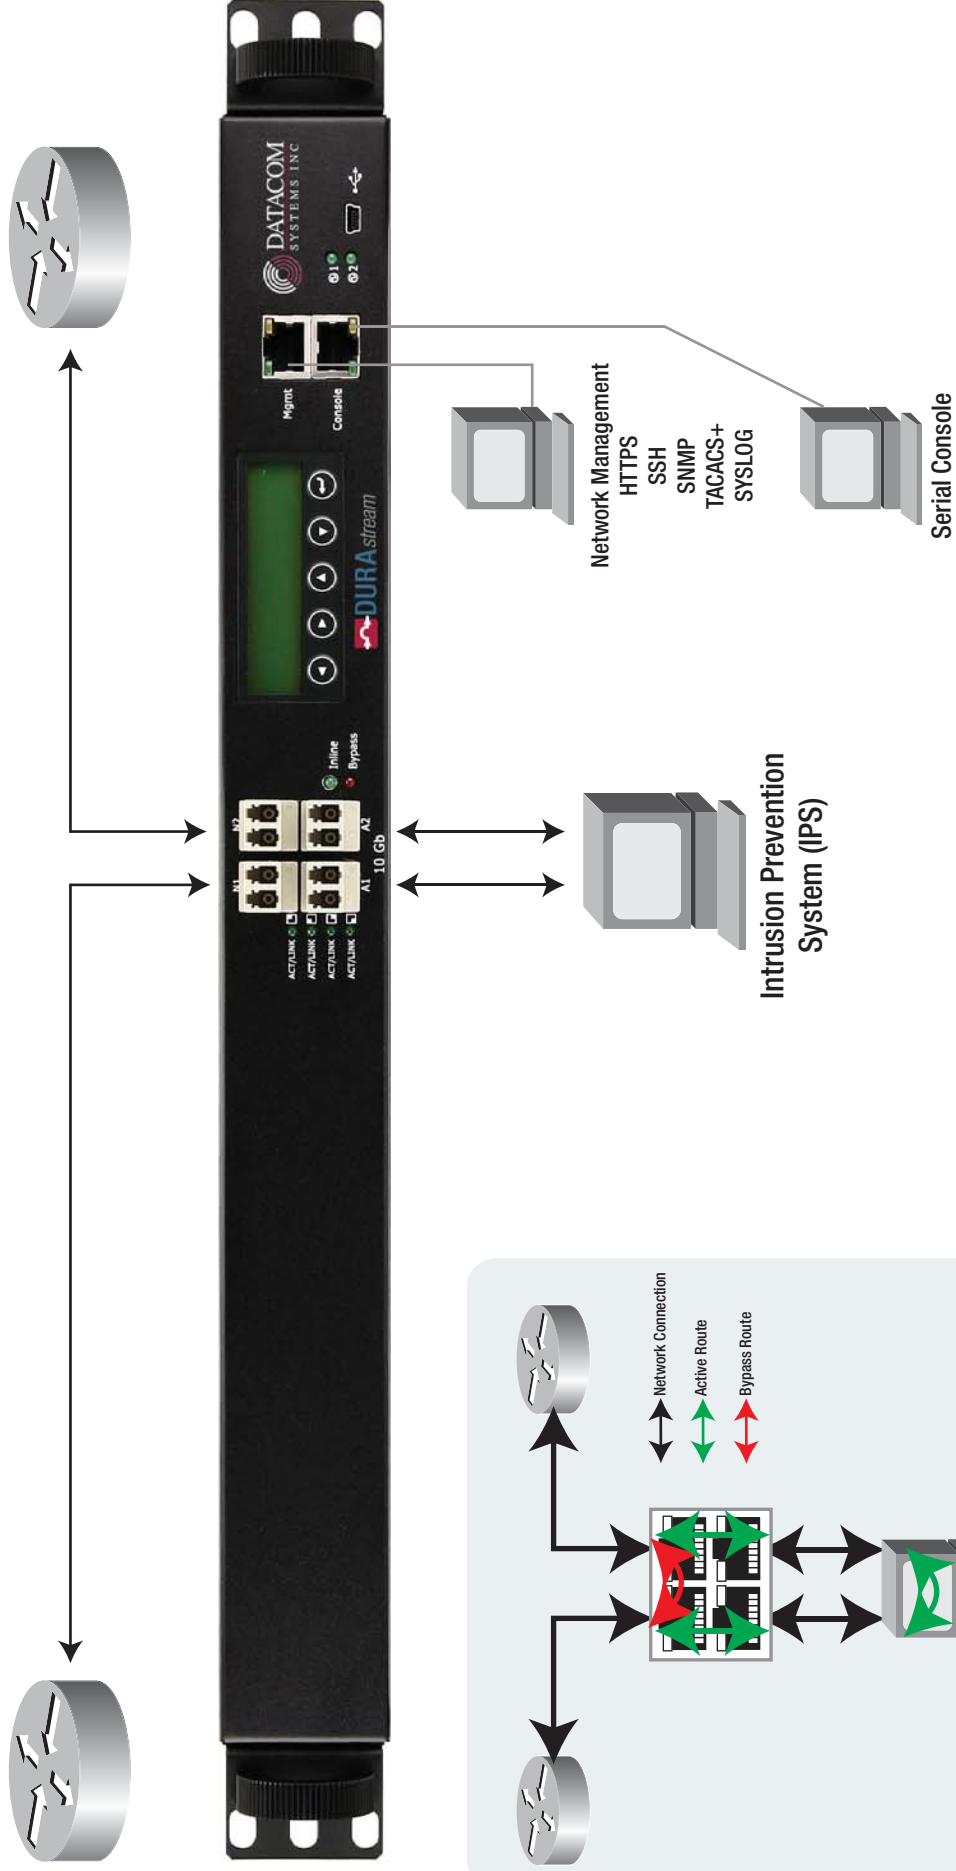

DURASTREAM™ 10G External Bypass Switch

DS-1010 Models

Contact NextGig Systems 805-277-2400 NextGigSystems.com