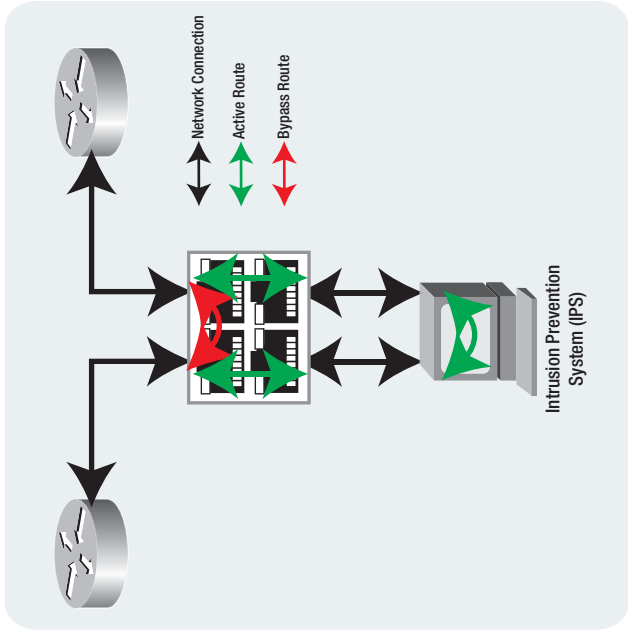

DURASTREAM™ 10G External Bypass Switch

DS-1010 Models

Contact NextGig Systems 805-277-2400 NextGigSystems.com