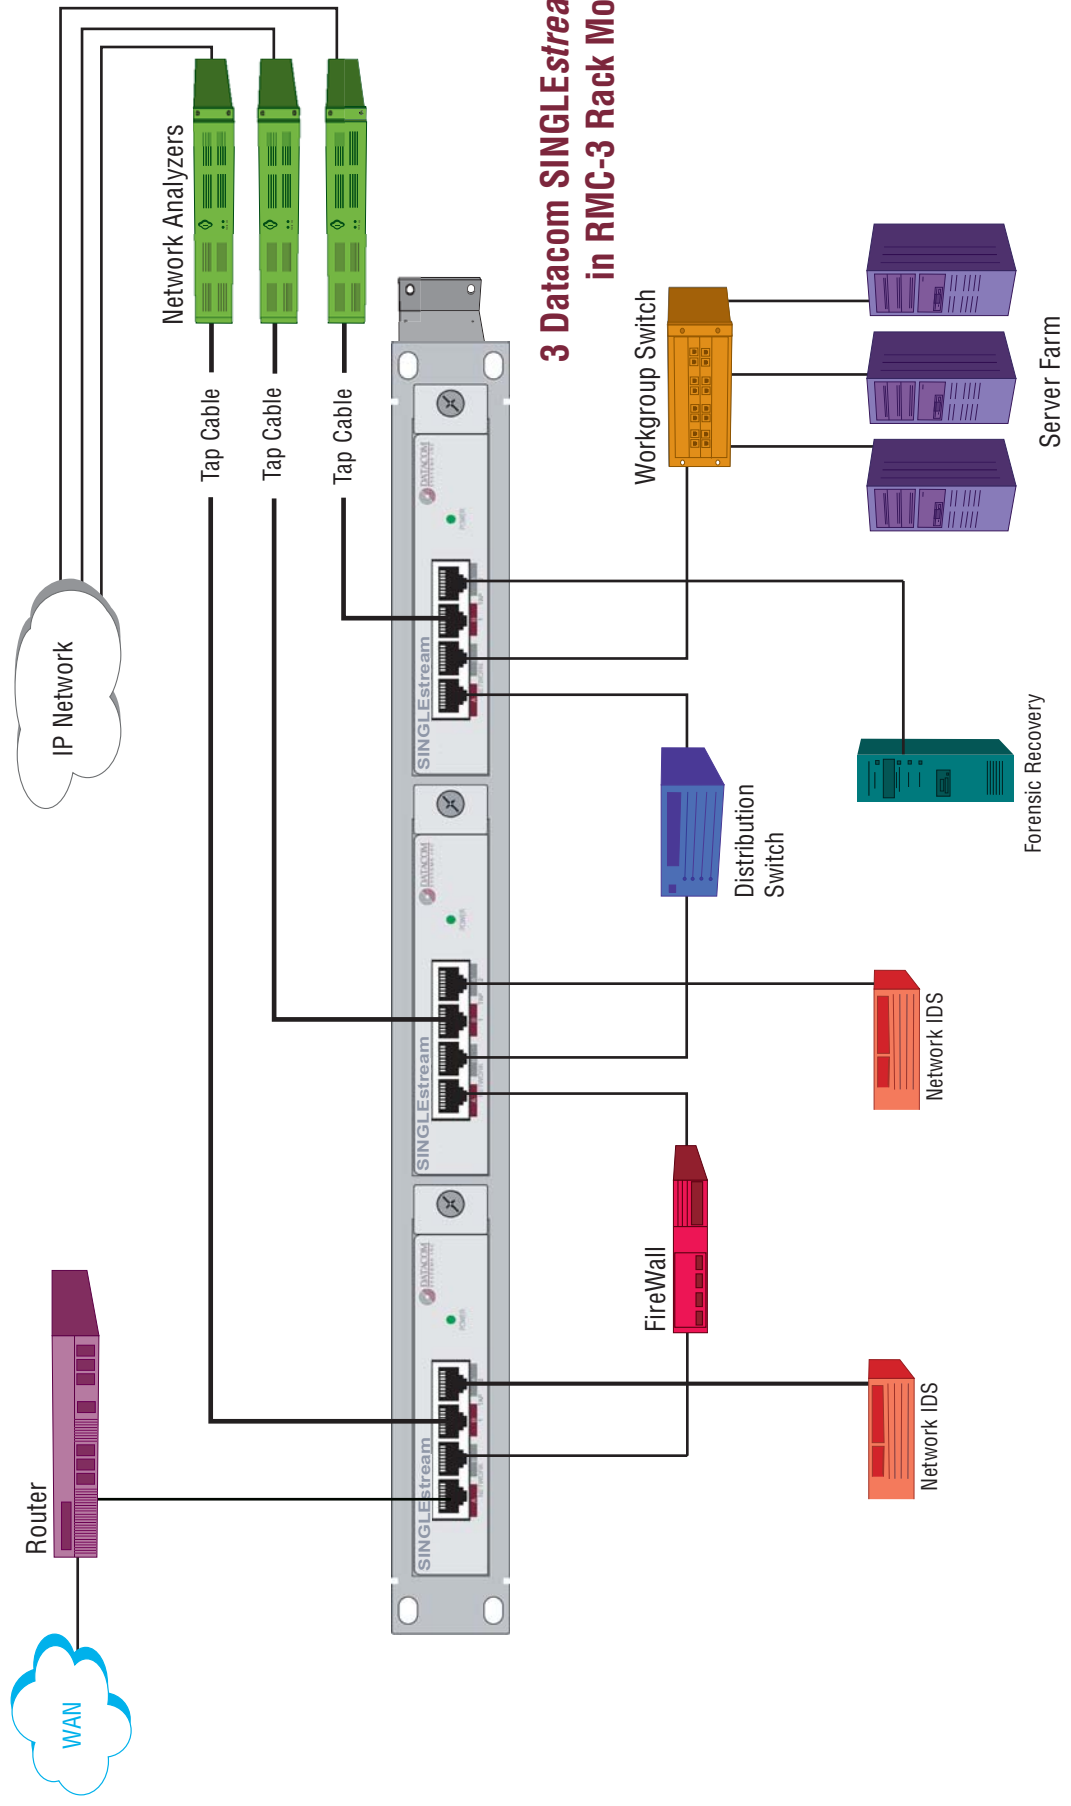

SINGLEstream[™] Application

**3 Datacom SINGLEstream[™] Taps
in RMC-3 Rack Mount**

Contact NextGig Systems 805-277-2400 NextGigSystems.com